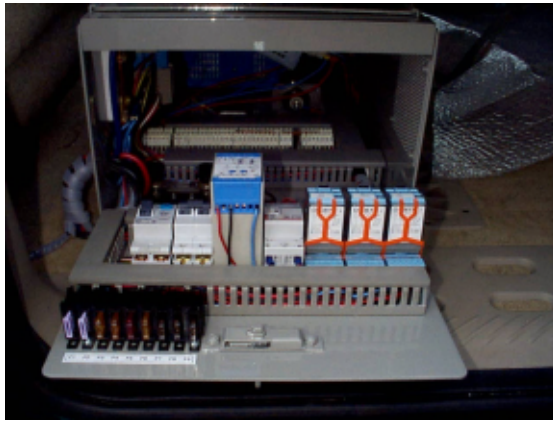

## Systems & Projects

TETRA Coverage measurement vehicle  
ASTRID

**ROHDE & SCHWARZ**

ROHDE&SCHWARZ BELGIUM NV/SA · Excelsiorlaan 31 bus 1 · B-1930 Zaventem  
Tel +32 2 721 50 02 · Fax +32 2 725 09 36 · e-mail: info@rsb.rohde-schwarz.com