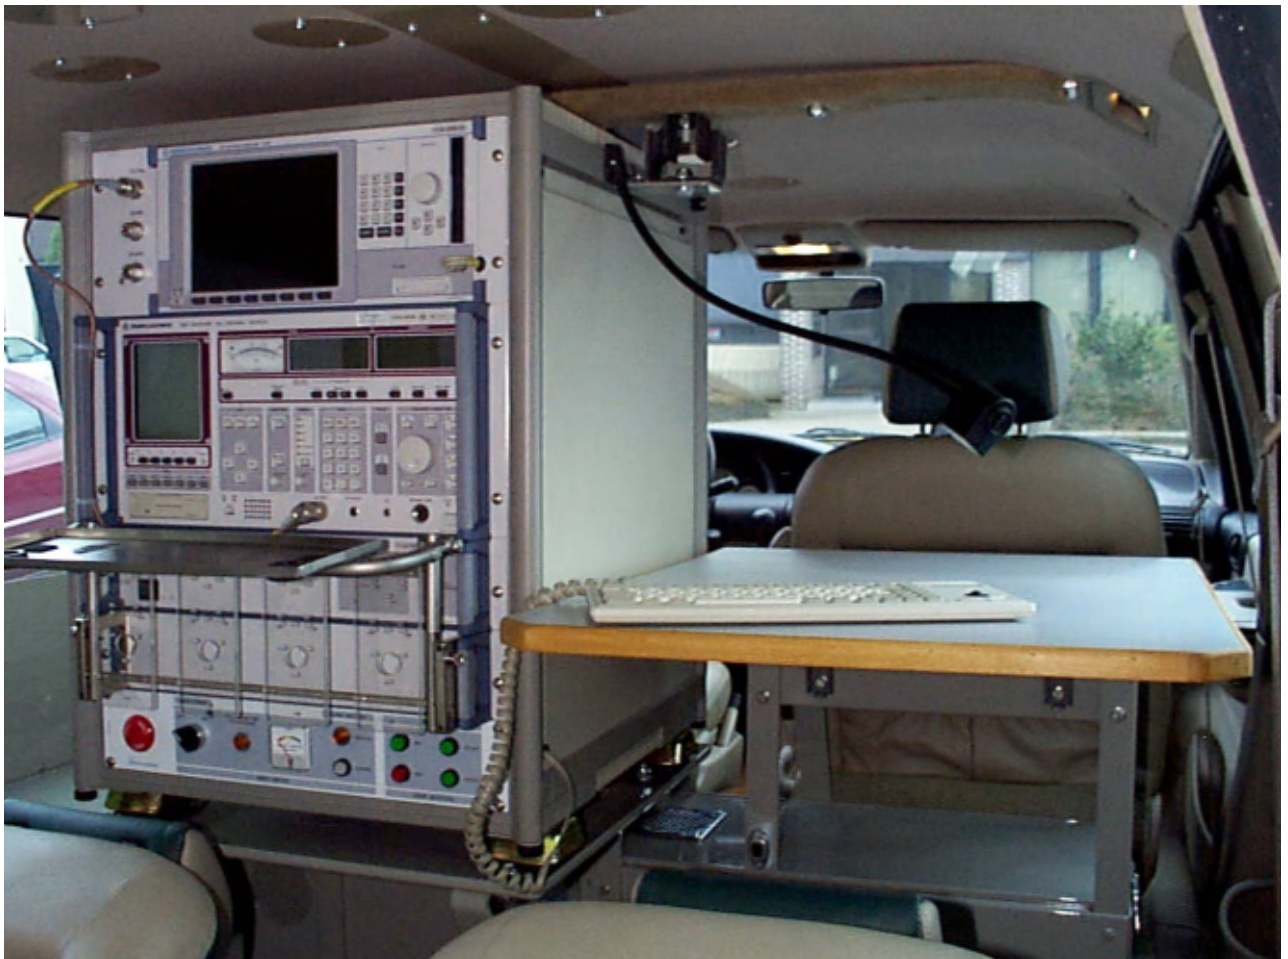

## Systems & Projects

TETRA Coverage measurement vehicle  
ASTRID

**ROHDE & SCHWARZ**

ROHDE&SCHWARZ BELGIUM NV/SA · Excelsiorlaan 31 bus 1 · B-1930 Zaventem  
Tel +32 2 721 50 02 · Fax +32 2 725 09 36 · e-mail: info@rsb.rohde-schwarz.com